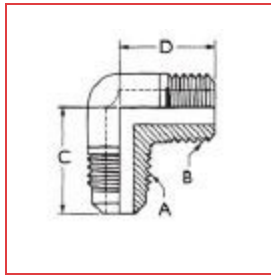

## ITEM # A 05072, 45° FLARE FITTINGS - 90° ELBOWS - HALF UNION - FLARE TO NPTFE

[Specifications](#) | [Dimensions](#) | [Packaging](#)

### Specifications

<b>Universal Category Code</b>	E1-8E
<b>Connection Size</b>	1/2 in
<b>End Type</b>	Flare
<b>Second Connection Size</b>	3/4 in
<b>Second End Type</b>	NPTFE
<b>Weight</b>	0.231 lb

### Dimensions

<b>A</b>	1/2 in
<b>B</b>	0.75 in

**C** 1.34 in

**D** 1.38 in

Packaging

**Box (Qty)** 10